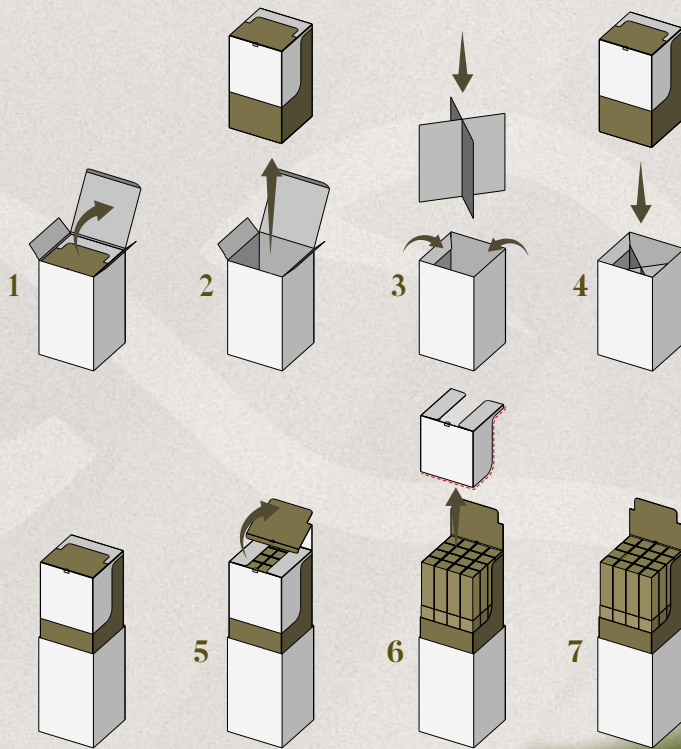

## Luxury Display Roses

4 x 4 units display shipper

DISPLAY  
BOX

NATURA  
ETERNA.

Shipper  
BOX

Natura Eterna 2024 - 2025.

A TIMELESS AND EVERLASTING BEAUTY

Step by Step:

## How to glorify the display box

- 1 Open the shipper box
- 2 Pull out the display box
- 3 Insert the cardboard lifter and fold the lids inside the box
- 4 Put the display box back
- 5 Raise and fold the lid to assemble the back sign
- 6 Remove the front of the display box along the dotted line
- 7 Display your Preserved Stems